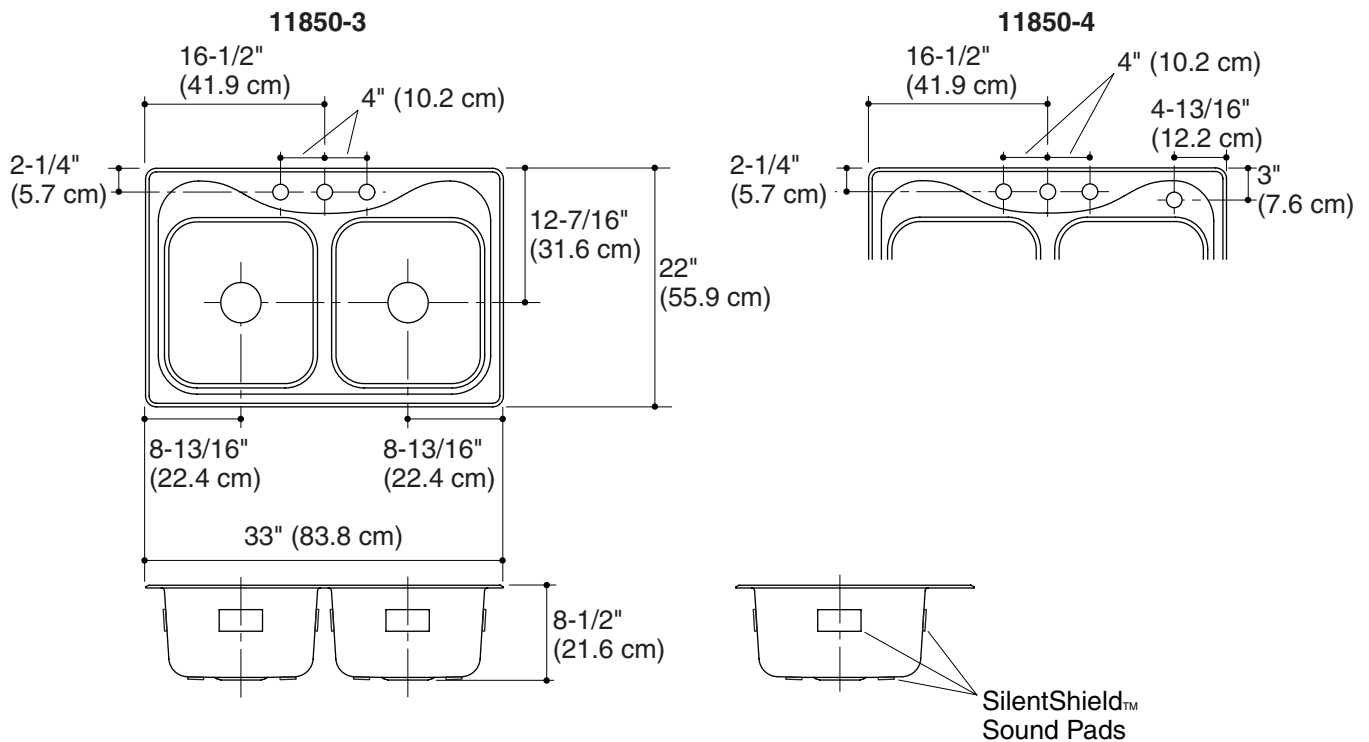

A KOHLER COMPANY

SOUTHHAVEN™

SELF-RIMMING KITCHEN SINK 11850

Features

- Double basin, ledge back sink
- 18-gauge stainless steel
- Self-rimming; rolled rim
- SilentShield™ sound deadening
- Satin finish
- 33" (83.8 cm) x 22" (55.9 cm) x 8-1/2" (21.6 cm)

SOUTHHAVEN™

Technical Information

Fixture*:	
Cutout size	32-1/2" (82.6 cm) x 21-1/2" (54.6 cm) with 1/2" (1.3 cm) radius corners
Basin area	14" (35.6 cm) x 15-1/8" (38.4 cm)
Drain hole	3-5/8" (8.6 cm) D.
Faucet holes	1-7/16" (3.7 cm) D.
* Approximate measurements for comparison only.	